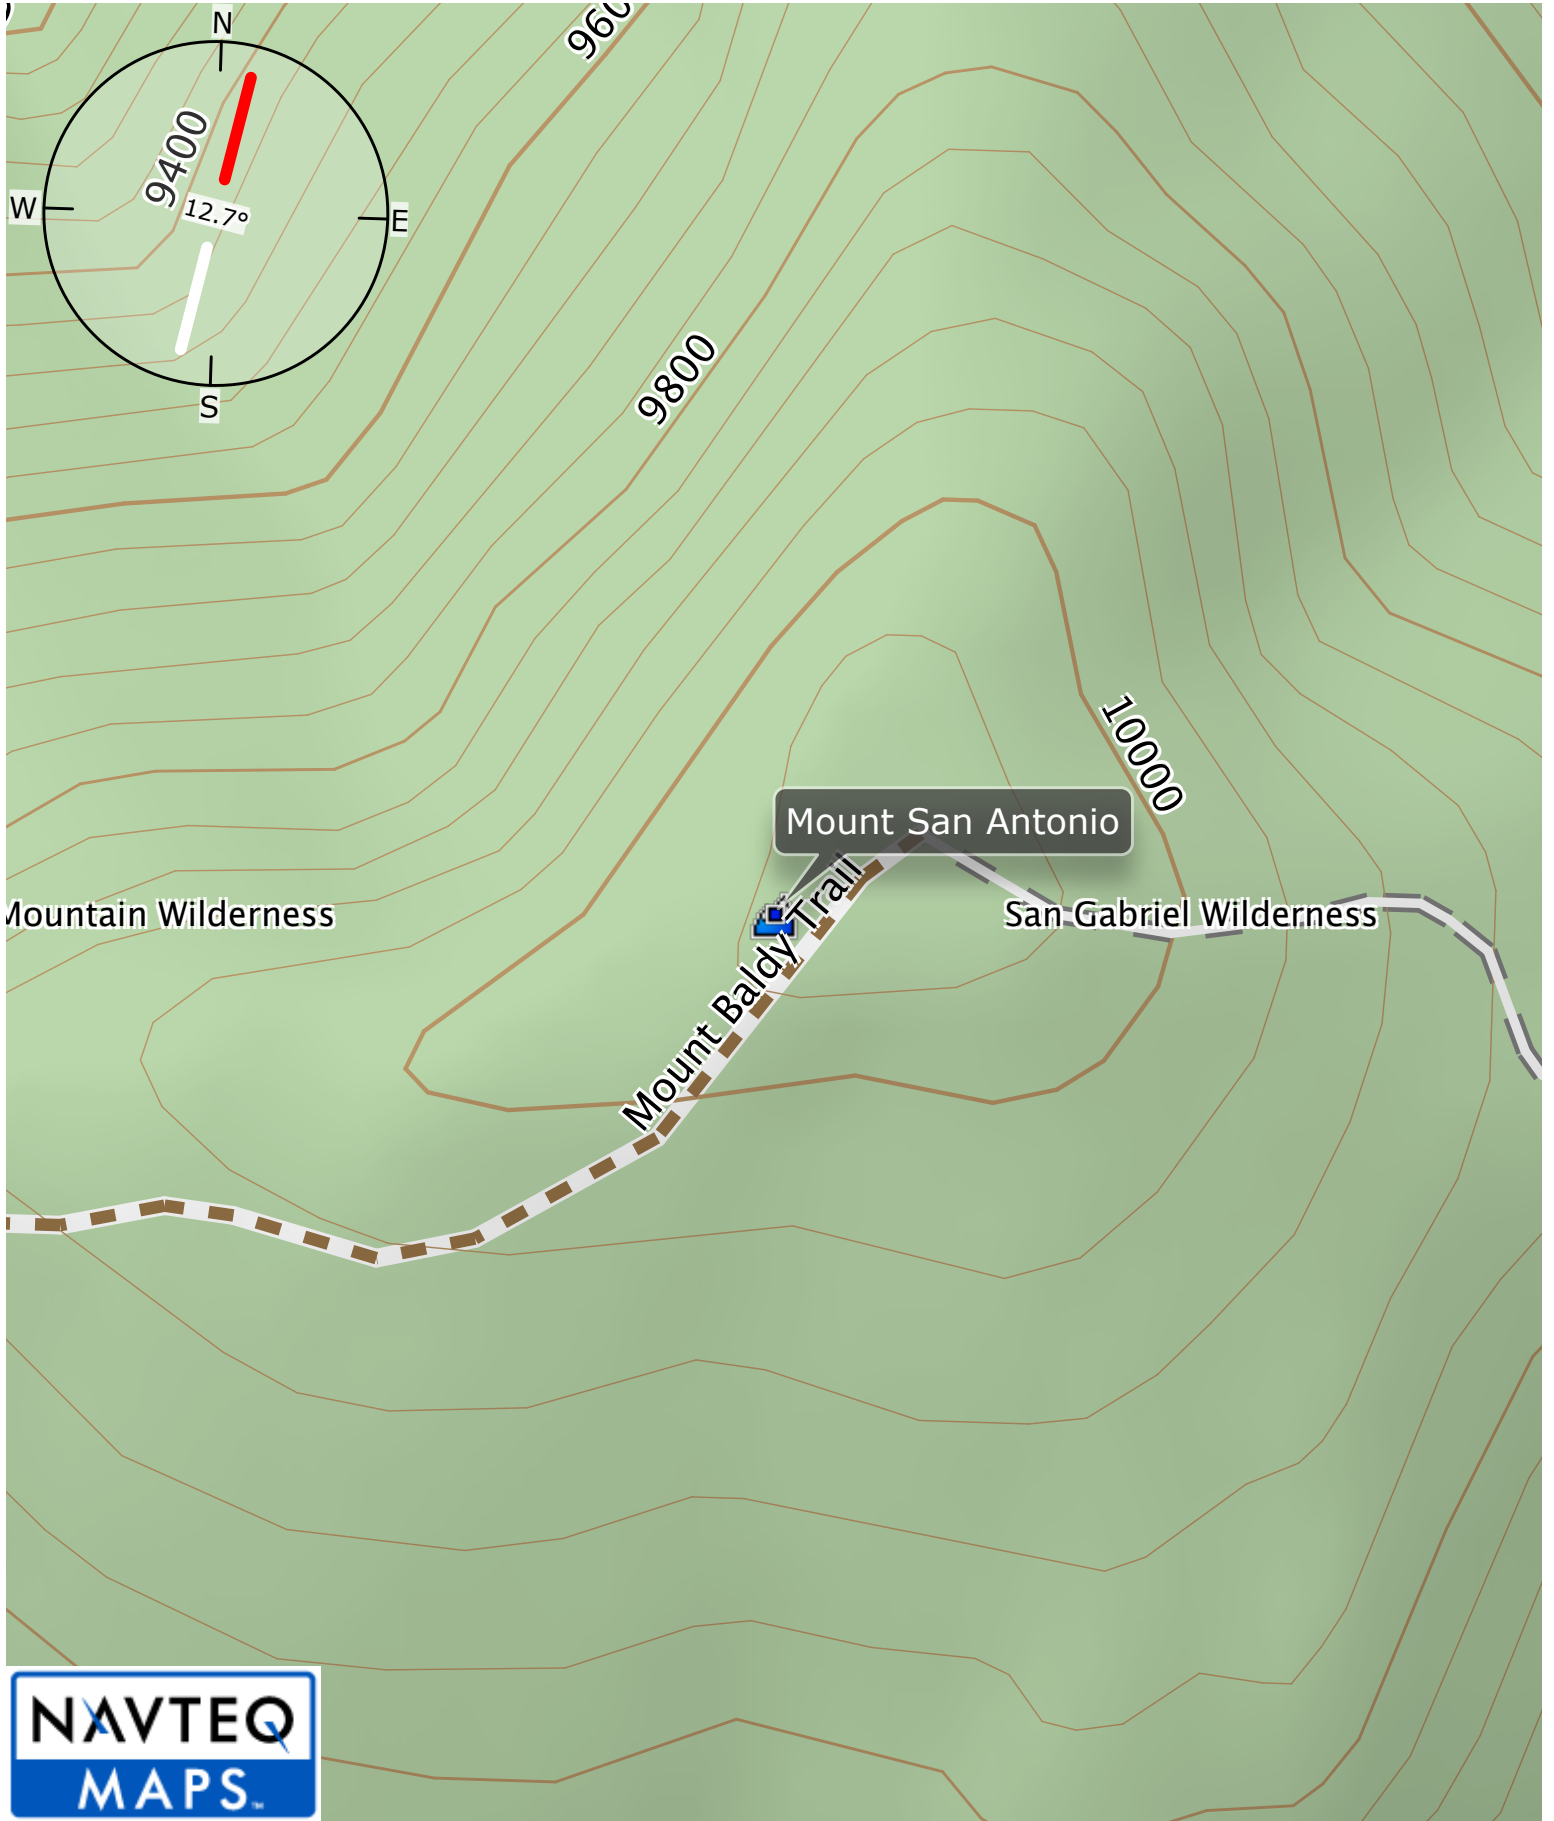

N34.29138 W117.64970 (WGS 84)

Mountain Wilderness

Mount San Antonio

San Gabriel Wilderness

Mount Baldy Trail

Topo U.S. 24K West

© 2008 NAVTEQ. All Rights Reserved. ©  
Garmin Ltd. or its Subsidiaries  
1995-2009.

N34.28640 W117.64376

My Collection